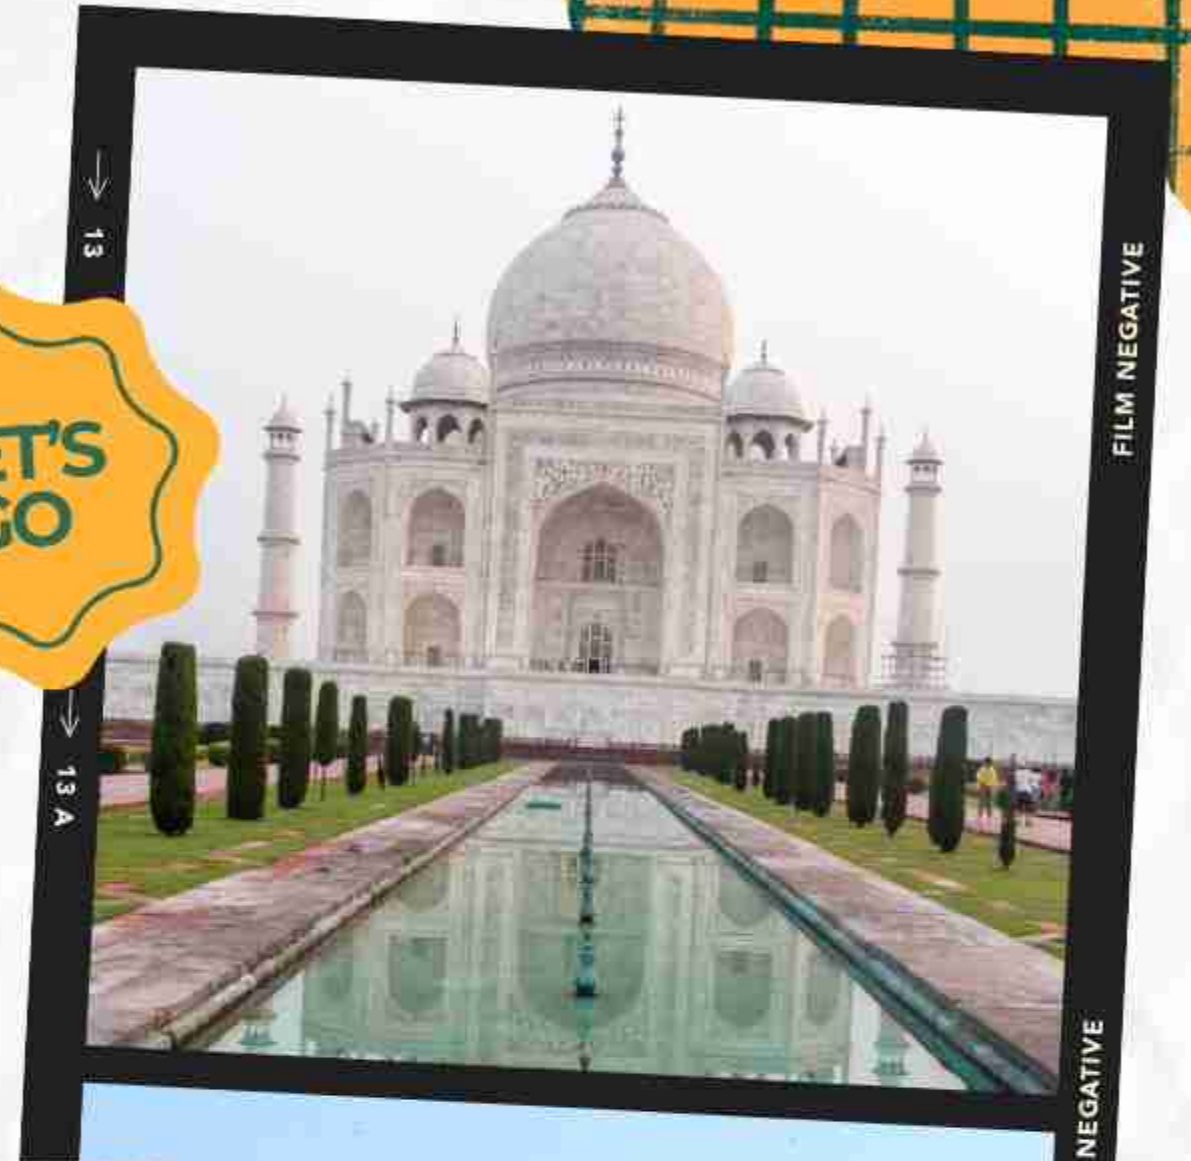

TRAVEL TO

India

www.en.indiaboundtour.com

EXPLORER THE CAPITAL

Delhi

Discover Delhi's blend of ancient history and modernity. Visit the iconic Red Fort, wander through bustling markets, and marvel at the Lotus Temple's architectural beauty.

www.en.indiaboundtour.com

JOURNEY TO *Taj Mahal*

Witness the mesmerizing Taj Mahal at sunrise. Explore the majestic Agra Fort and stroll through the charming streets of this historic city.

discover

www.en.indiaboundtour.com

experience

DISCOVER THE PINK CITY

explore

Jaipur

Experience Jaipur's royal charm. Visit the Amber Fort, admire the Hawa Mahal, and shop for handicrafts in bustling bazaars.

www.en.indiaboundtour.com

SPIRITUAL EXPLORATION

Varanasi

Immerse yourself in Varanasi's spiritual aura. Witness ancient rituals on the Ganges, explore centuries-old temples, and experience the city's timeless allure.

www.en.indiaboundtour.com

VIBRANT METROPOLIS