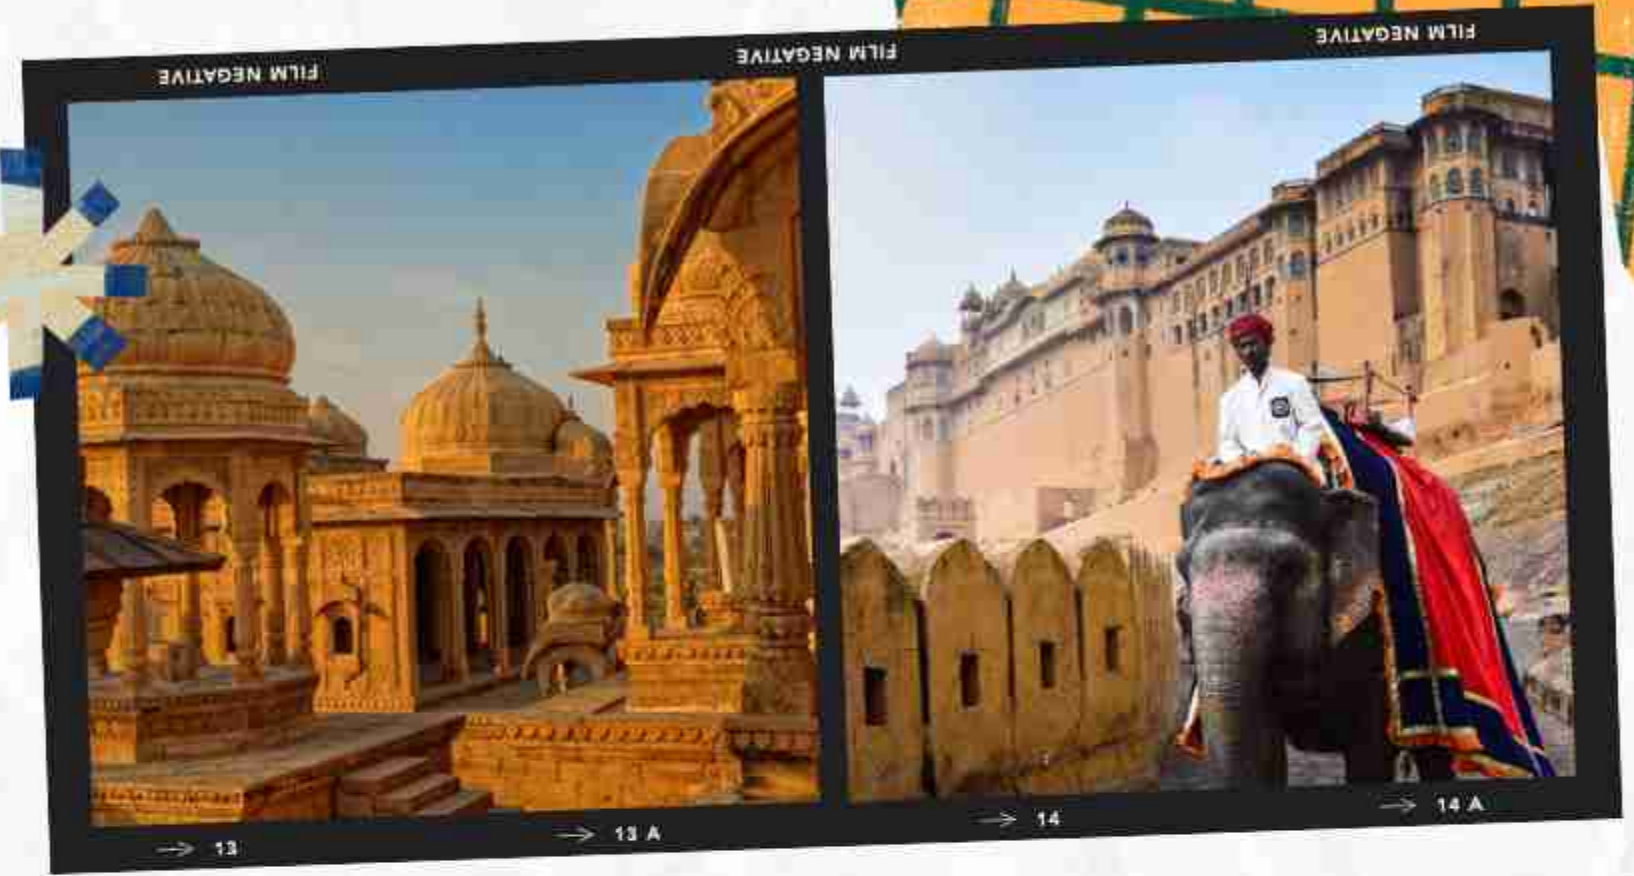

TRAVEL TO

India

www.en.indiaboundtour.com

EXPLORER THE CAPITAL

Delhi

Discover Delhi's blend of ancient history and modernity. Visit the iconic Red Fort, wander through bustling markets, and marvel at the Lotus Temple's architectural beauty.

www.en.indiaboundtour.com

JOURNEY TO *Taj Mahal*

Witness the mesmerizing Taj Mahal at sunrise. Explore the majestic Agra Fort and stroll through the charming streets of this historic city.

discover

www.en.indiaboundtour.com

Varanasi

Immerse yourself in Varanasi's spiritual aura. Witness ancient rituals on the Ganges, explore centuries-old temples, and experience the city's timeless allure.

www.en.indiaboundtour.com

VIBRANT METROPOLIS

Mumbai

Experience Mumbai's bustling energy. Visit the Gateway of India, explore Bollywood studios, and savor street food flavors on a guided culinary tour.

www.en.indiaboundtour.com

Prepare for your journey with essential travel tips. From packing advice to cultural etiquette, ensure a smooth and enjoyable experience in India.