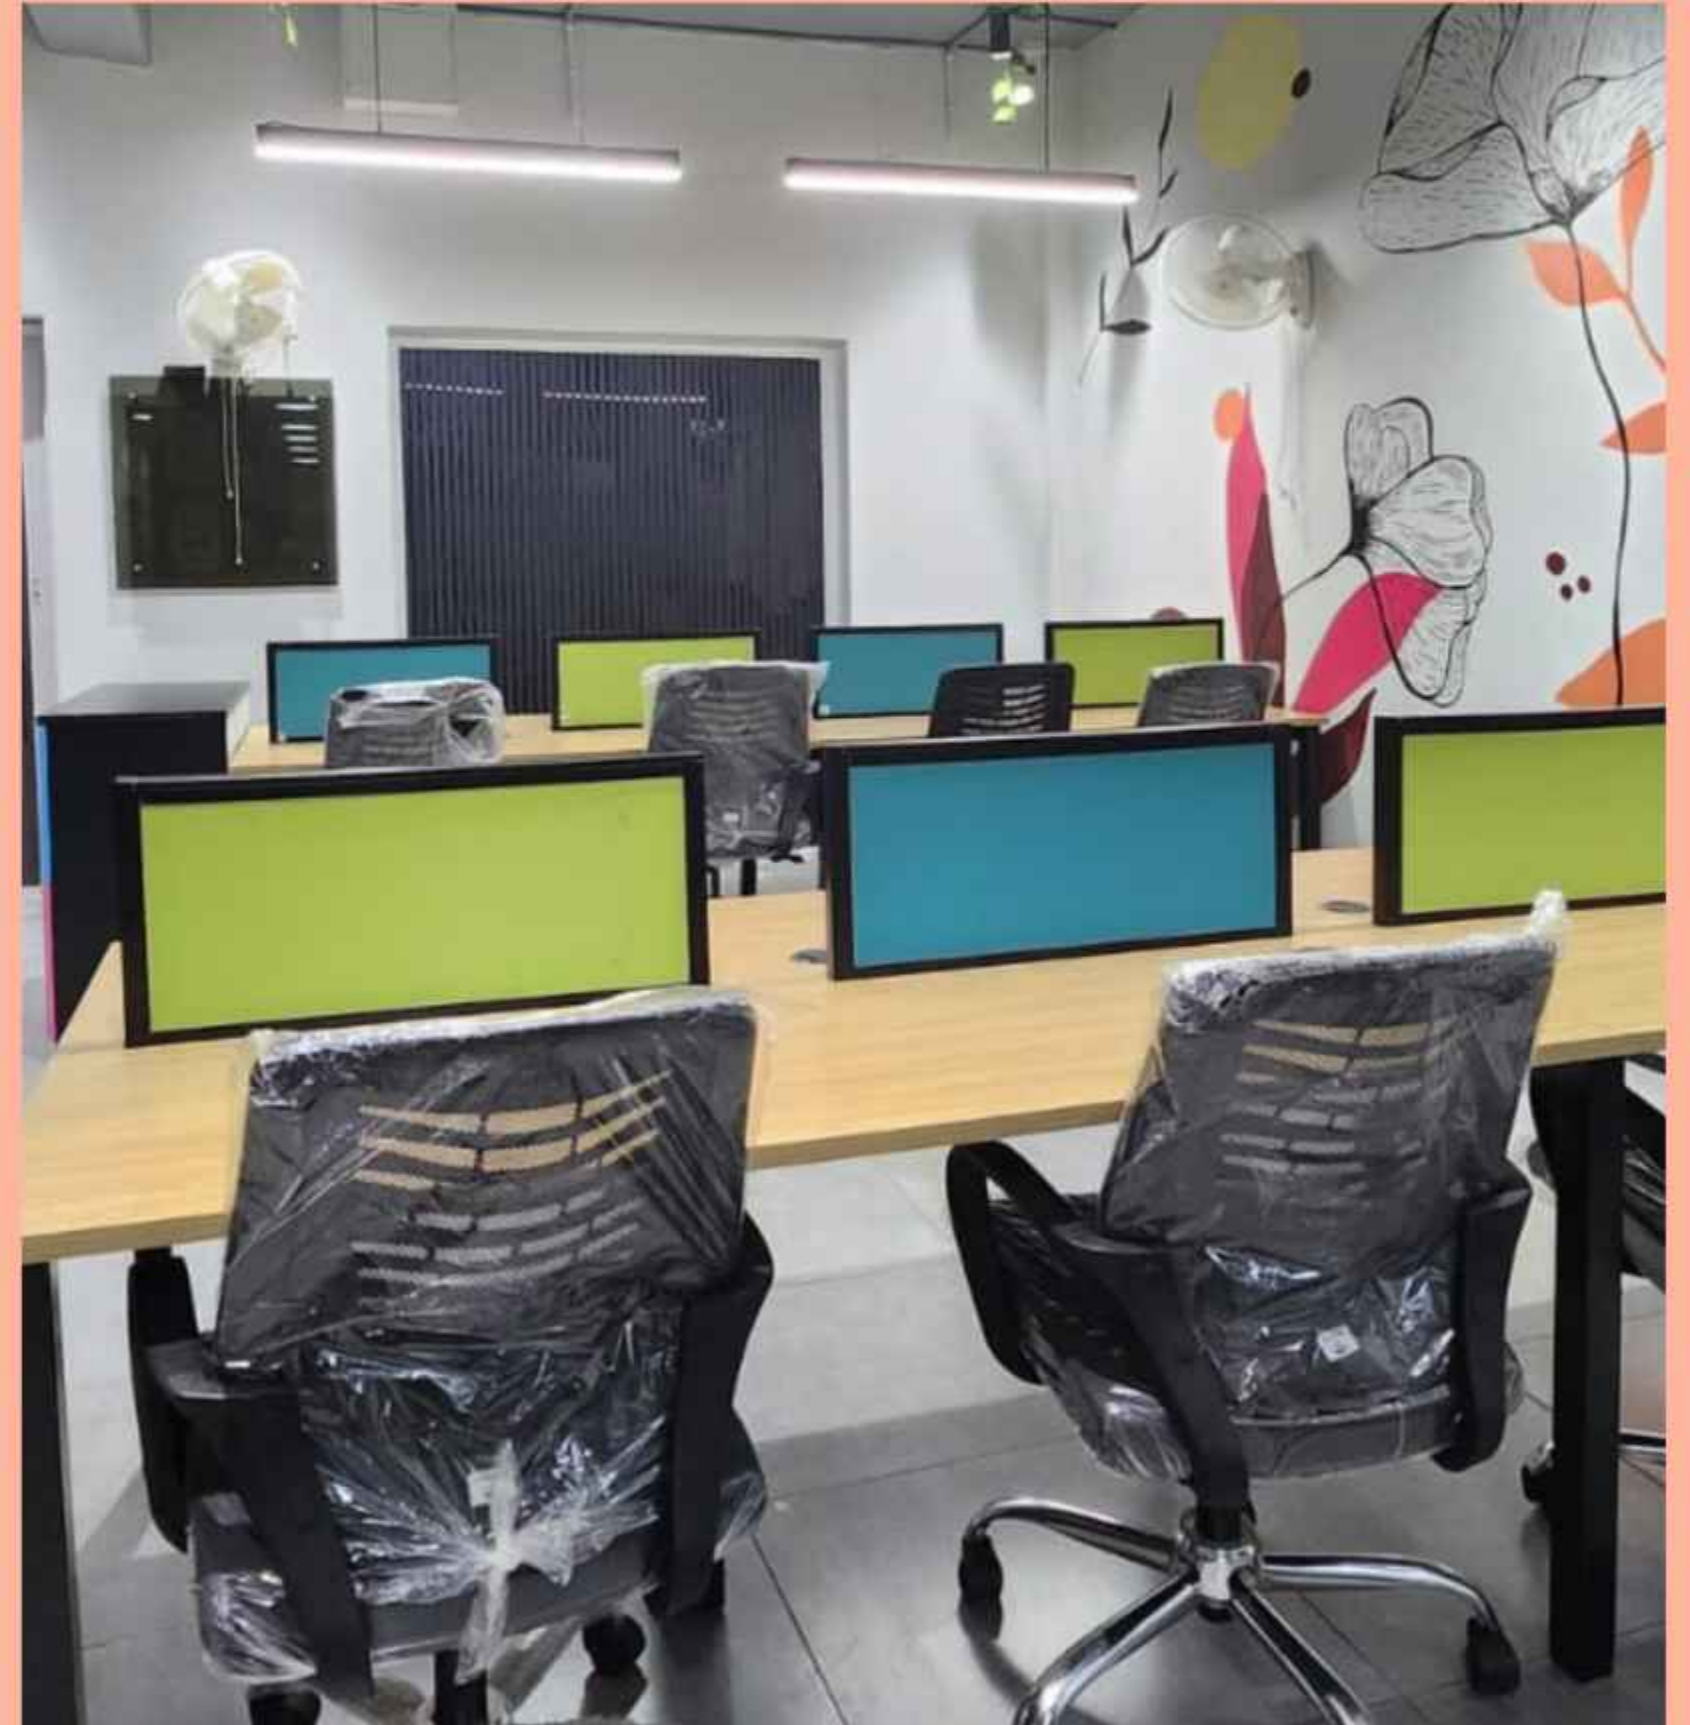

The Rise of Flexible Work

1. ---
2. ✓ Freedom to choose your workspace
   - ✓ Cost-effective vs traditional offices
   - ✓ Access to community & collaboration
   - ✓ Boost in productivity and work-life balance